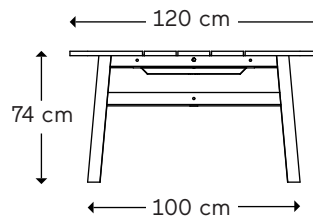

VERY

Hi! table

These sturdy tables of solid oak will stand the test of time. In the centre of the table they feature an easy accessible integrated tray for cable management, power plugs and chargers.

Material

Solid oak, steel reinforcements.

Sizes

Standard length of 280 cm. Custom length can be extended from 200 cm to 360 cm with 40 cm increments. For longer tables, see the Hi! XL table.

Options

Custom sizes and finishes possible upon request.

Packaging quantity

Sold individually.

Designer

Toine van den Heuvel

Table top finishes

● clear lacquer

● black stained

○ any RAL colour lacquer available upon request.