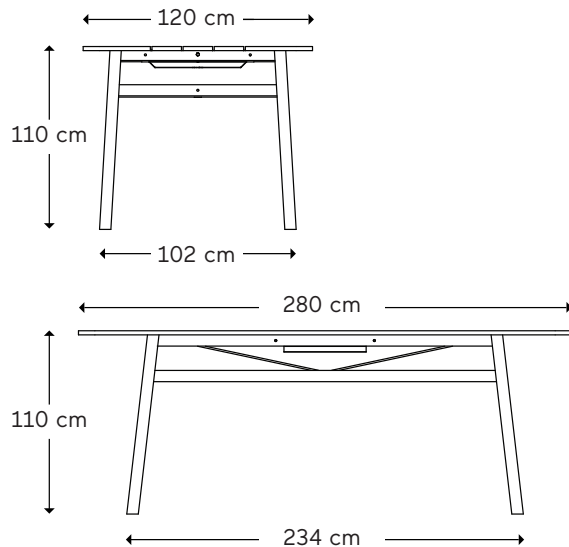

VERY

Hi! Tall table

These sturdy tables of solid oak will stand the test of time. In the centre of the table they feature an easy accessible integrated tray for cable management, power plugs and chargers.

Material

Solid oak, steel reinforcements.

Sizes

Standard length of 280 cm. Custom length can be extended from 200 cm to 360 cm with 40 cm increments.

Options

Custom sizes and finishes possible upon request.

Packaging quantity

Sold individually.

Designer

Toine van den Heuvel

Table top finishes

● clear lacquer

● black stained

○ any RAL colour lacquer available upon request.